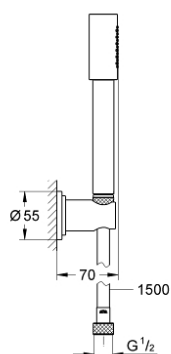

28 348 000 SENA WALL HOLDER SET 1 SPRAY

PRODUCT DESCRIPTION

- Colour: chrome
- material: metal
- consisting of:
 - hand shower Sena Stick (28 034 000)
 - wall shower holder (28 690)
 - shower hose (28 151 000)
- GROHE DreamSpray - perfect spray pattern
- GROHE LongLife finish
- GROHE SpeedClean - effortless limescale removal
- Inner WaterGuide - inner insulation for surface protection
- min. recommended pressure 1.0 bar

28 348 000 SENA WALL HOLDER SET 1 SPRAY

SELECT SPARE PART: , January 2001 – now

- 1: Hand shower 1 spray (Spare part-nr. 28034000)
- 2: Shower hose (Spare part-nr. 28151000)
- 3: Wall shower holder (Spare part-nr. 28690000)