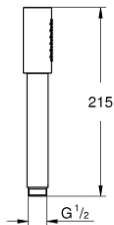

## 28 341 000 SENA STICK HAND SHOWER 1 SPRAY

### PRODUCT DESCRIPTION

- Colour: chrome
- spray pattern: Standard spray
- material: metal
- GROHE EcoJoy 9.5 l/min flow limiter
- GROHE DreamSpray - perfect spray pattern
- GROHE LongLife finish
- GROHE SpeedClean - effortless limescale removal
- Inner WaterGuide - inner insulation for surface protection
- universal mounting system, fitting all standard shower hoses
- suitable for instantaneous heater
- min. recommended pressure 1.0 bar

## 28 341 000 SENA STICK HAND SHOWER 1 SPRAY

**SELECT SPARE PART:** , December 2003 – now

1: Dirt strainer (Spare part-nr. 0700200M)