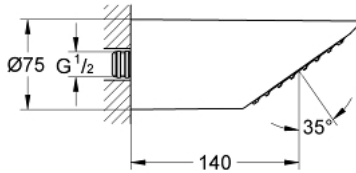

28 308 000 SENA 75 HEAD SHOWER 1 SPRAY

PRODUCT DESCRIPTION

- Colour: chrome
- spray pattern: Standard spray
- sprayface: metal
- GROHE DreamSpray - perfect spray pattern
- GROHE LongLife finish
- GROHE SpeedClean - effortless limescale removal
- min. recommended pressure 1.0 bar

28 308 000 SENA 75 HEAD SHOWER 1 SPRAY

SELECT SPARE PART: , January 2001 – now

1: Spray faceplate (Spare part-nr. 45733000)

2: Thread pin (Spare part-nr. 0212500M)