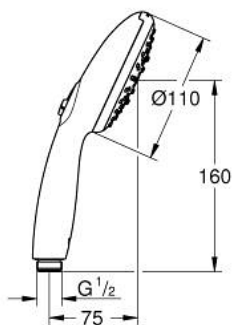

28 261 003 TEMPESTA 110 HAND SHOWER 3 SPRAYS

PRODUCT DESCRIPTION

- Colour: chrome
- spray patterns: Rain, Jet, Massage
- maximum flow rate (at 3 bar): 13.5 l/min
- GROHE SmartSwitch - easily rotate the dial to enjoy your preferred spray option
- GROHE DreamSpray - perfect spray pattern
- GROHE LongLife finish
- GROHE SpeedClean - effortless limescale removal
- Inner WaterGuide - inner insulation for surface protection
- ShockProof silicone ring prevents damages caused by shower falling
- universal mounting system, fitting all standard shower hoses
- min. recommended pressure 1.0 bar
- suitable for instantaneous heater
- professional edition

Pure Freude
an Wasser

28 261 003 TEMPESTA 110 HAND SHOWER 3 SPRAYS

SELECT SPARE PART: , April 2020 – now

1: Dirt strainer (Spare part-nr. 0700200M)