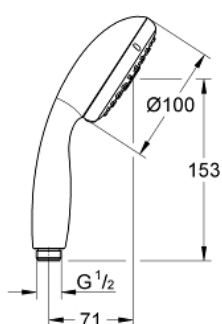

## 28 261 002 TEMPESTA 100 HAND SHOWER 3 SPRAYS

### PRODUCT DESCRIPTION

- Colour: chrome
- spray patterns: GROHE Rain O<sup>2</sup>, Rain, Massage
- GROHE DreamSpray - perfect spray pattern
- GROHE LongLife finish
- GROHE SpeedClean - effortless limescale removal
- Inner WaterGuide - inner insulation for surface protection
- ShockProof silicone ring prevents damages caused by shower falling
- universal mounting system, fitting all standard shower hoses
- suitable for instantaneous heater
- min. recommended pressure 1.0 bar

## 28 261 002 TEMPESTA 100 HAND SHOWER 3 SPRAYS

**SELECT SPARE PART:** , March 2017 – now

1: Dirt strainer (Spare part-nr. 0700200M)