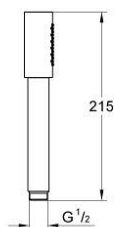

28 034 000 SENA STICK HAND SHOWER 1 SPRAY

PRODUCT DESCRIPTION

- Colour: chrome
- spray pattern: Standard spray
- material: metal
- GROHE DreamSpray - perfect spray pattern
- GROHE LongLife finish
- GROHE SpeedClean - effortless limescale removal
- Inner WaterGuide - inner insulation for surface protection
- universal mounting system, fitting all standard shower hoses

28 034 000 SENA STICK HAND SHOWER 1 SPRAY

SELECT SPARE PART: , December 2003 – now

1: Dirt strainer (Spare part-nr. 0700200M)