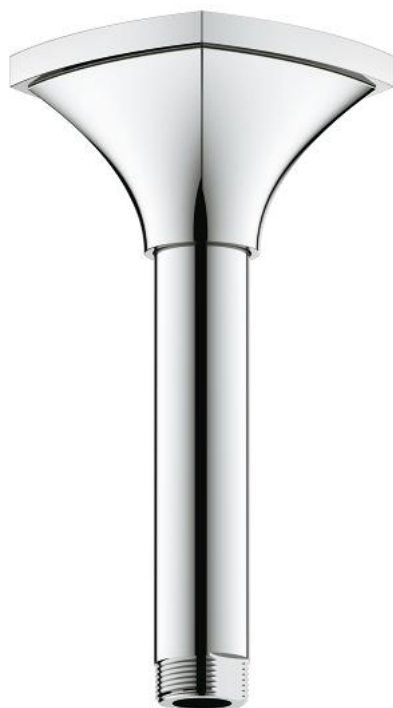

27 978 000 **RAINSHOWER GRANDERA SHOWER ARM CEILING 142 MM**

**PRODUCT DESCRIPTION**

- Colour: chrome
- material: metal
- length 142 mm
- connection thread ½"
- Grandera escutcheon
- GROHE LongLife finish