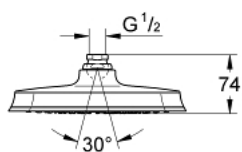

## 27 974 DA0 GRANDERA 210 HEAD SHOWER 1 SPRAY

### PRODUCT DESCRIPTION

- Colour: warm sunset
- spray pattern: Rain
- 221 x 221 mm
- metal
- with ball joint
- rotation angle  $\pm 15^\circ$
- connection thread  $\frac{1}{2}$ "
- GROHE DreamSpray - perfect spray pattern
- GROHE LongLife finish
- GROHE SpeedClean - effortless limescale removal
- suitable for instantaneous heater
- min. recommended pressure 1.0 bar