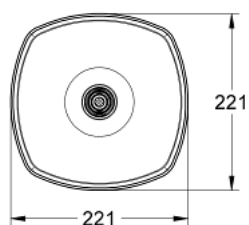

## 27 974 DA0 GRANDERA 210 HEAD SHOWER 1 SPRAY

### PRODUCT DESCRIPTION

- Colour: warm sunset
- spray pattern: Rain
- 221 x 221 mm
- metal
- with ball joint
- rotation angle  $\pm 15^\circ$
- connection thread  $\frac{1}{2}$ "
- GROHE DreamSpray - perfect spray pattern
- GROHE LongLife finish
- GROHE SpeedClean - effortless limescale removal
- suitable for instantaneous heater
- min. recommended pressure 1.0 bar