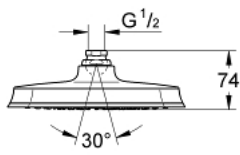

27 974 000 GRANDERA 210 HEAD SHOWER 1 SPRAY

PRODUCT DESCRIPTION

- Colour: chrome
- spray pattern: Rain
- 221 x 221 mm
- material: metal
- with ball joint
- rotation angle $\pm 15^\circ$
- connection thread $\frac{1}{2}$ "
- GROHE DreamSpray - perfect spray pattern
- GROHE LongLife finish
- GROHE SpeedClean - effortless limescale removal
- suitable for instantaneous heater
- min. recommended pressure 1.0 bar

27 974 000 **GRANDERA 210 HEAD SHOWER 1 SPRAY**

SELECT SPARE PART: , August 2012 – now

1: Inlet valve assembly (Spare part-nr. 45933000)