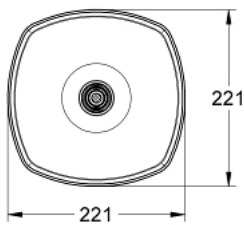

27 974 000 GRANDERA 210 HEAD SHOWER 1 SPRAY

PRODUCT DESCRIPTION

- Colour: chrome
- spray pattern: Rain
- 221 x 221 mm
- material: metal
- with ball joint
- rotation angle $\pm 15^\circ$
- connection thread $\frac{1}{2}$ "
- GROHE DreamSpray - perfect spray pattern
- GROHE LongLife finish
- GROHE SpeedClean - effortless limescale removal
- suitable for instantaneous heater
- min. recommended pressure 1.0 bar

27 974 000 **GRANDERA 210 HEAD SHOWER 1 SPRAY**

SELECT SPARE PART: , August 2012 – now

1: Inlet valve assembly (Spare part-nr. 45933000)