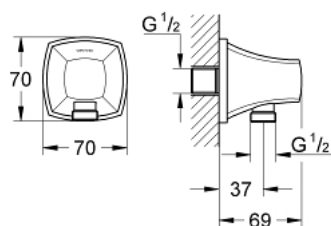

27 970 IG0 GRANDERA SHOWER OUTLET ELBOW, 1/2"

PRODUCT DESCRIPTION

- Colour: chrome/gold
- material: metal
- male thread
- protected against backflow
- GROHE LongLife finish

27 970 IG0 GRANDERA SHOWER OUTLET ELBOW, 1/2"

SELECT SPARE PART: , June 2012 – now

1: Non-return valve (Spare part-nr. 08565000)