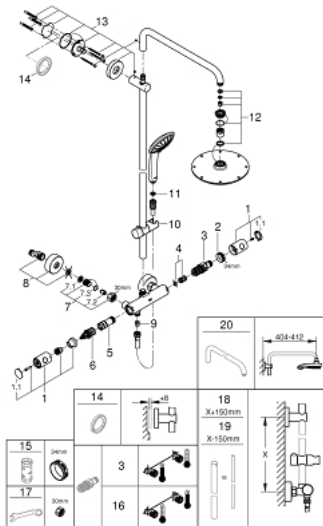

27 964 000 EUPHORIA SYSTEM 210 SHOWER SYSTEM WITH THERMOSTAT FOR WALL MOUNTING

SELECT SPARE PART: , July 2017 – now

1. 1: Costa metal handle 1/2" (Spare part-nr. 47984000)
   - 1.1: Cap (Spare part-nr. 6458500M)
   - 2: Fitting ring (Spare part-nr. 47743000)
   - 3: Thermostatic compact cartridge 1/2" (Spare part-nr. 47439000)
   - 4: Sound absorber (Spare part-nr. 47398000)
   - 5: Water flow (Spare part-nr. 47751000)
   - 6: Aquadimmer (Spare part-nr. 12433000)
   - 7: Non-return valve (Spare part-nr. 47189000)
   - 7.1: Dirt strainer (Spare part-nr. 0726400M)
   - 7.2: Non-return valve (Spare part-nr. 08565000)
   - 7.3: O-ring $\varnothing 17 \times \varnothing 2$ (Spare part-nr. 0305500M)
   - 8: S-union (Spare part-nr. 12662000)
   - 9: Non-return valve (Spare part-nr. 08565000)
   - 10: Sliding piece (Spare part-nr. 12140000)
   - 11: Dirt strainer (Spare part-nr. 0700200M)
   - 12: Inlet valve assembly (Spare part-nr. 45933000)
   - 13: Outlet shower holder (Spare part-nr. 48279000)
   - 14: Compensation disc (Spare part-nr. 27180000)*
   - 15: Socket spanner (Spare part-nr. 19332000)*
   - 16: GROHE TurboStat cartridge 1/2" (Spare part-nr. 47175000)*
   - 17: Special spanner (Spare part-nr. 19377000)*
   - 18: Shower system pipe for retrofitting (Spare part-nr. 48053000)*
   - 19: Shower system pipe for retrofitting (Spare part-nr. 48054000)*
   - 20: Shower arm for shower systems (Spare part-nr. 14047000)*
2. Optional accessories