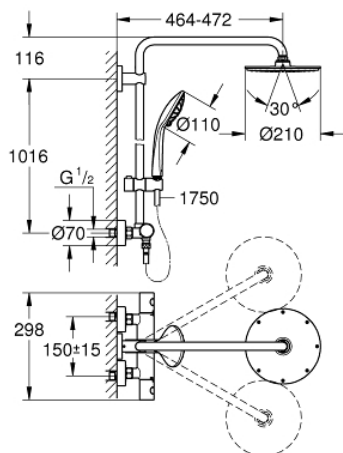

### PRODUCT DESCRIPTION

- Colour: chrome
- consisting of:
  - horizontal swivable 450 mm shower arm
  - exposed thermostat with Aquadimmer function
  - allows change between:
    - Rainshower Cosmopolitan 210 metal head shower (28 368 000)
    - spray pattern: Rain
    - maximum flow rate (at 3 bar): 16 l/min
  - with ball joint
  - rotation angle  $\pm 15^\circ$
  - hand shower Euphoria 110 Massage (27 221 000)
  - spray patterns: Rain, Massage, SmartRain
  - maximum flow rate (at 3 bar): 15.5 l/min
  - adjustable in height with gliding element
  - shower hose Silverflex 1750 mm 1/2" x 1/2" (28 388)
  - maximum flow rate system (at 3 bar): 16 l/min
  - minimum flow rate 5 l/min.
  - GROHE TurboStat - compact cartridge with wax thermoelement
  - GROHE SafeStop - safety button at 38°C
  - GROHE SafeStop Plus - optional temperature limiter at 43°C included
  - GROHE MetalGrip ergonomically shaped metal handles
  - GROHE DreamSpray - perfect spray pattern
  - GROHE LongLife finish
  - GROHE SpeedClean - effortless limescale removal
  - Inner WaterGuide - inner insulation for surface protection
  - TwistStop - to prevent hose from twisting
  - suitable for instantaneous heaters from 18 kW/h
  - optional upgrade: GROHE EasyReach tray (26 362), sold separately