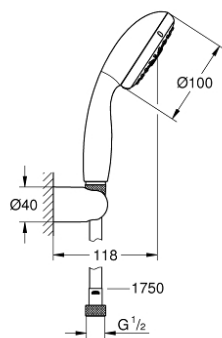

27 957 000 VITALIO START 100 WALL HOLDER SET 3 SPRAYS

PRODUCT DESCRIPTION

- Colour: chrome
- consisting of:
 - hand shower Vitalio Start 100 3 sprays (27 953)
 - Vitalio Universal wall shower holder, non-adjustable (27 958)
 - shower hose Vitalioflex Trend 1750 mm 1/2" x 1/2" (28 742)
 - GROHE EcoJoy 9.5 l/min flow limiter
 - GROHE DreamSpray - perfect spray pattern
 - GROHE LongLife finish
 - GROHE SpeedClean - effortless limescale removal
 - Inner WaterGuide - inner insulation for surface protection
 - ShockProof silicone ring prevents damages caused by shower falling
 - suitable for screwing (including screws and dowels) or gluing (GROHE QuickGlue S1 41 246 000 sold separately)
- holding force: max. 20 kg
- the specified holding capacity is valid for static (slowly applied) load and intended use only
- suitable for instantaneous heater
- 5 colour packaging with product window

27 957 000 **VITALIO START 100 WALL HOLDER SET 3 SPRAYS**

SELECT SPARE PART: , March 2012 – now

1: Dirt strainer (Spare part-nr. 0700200M)