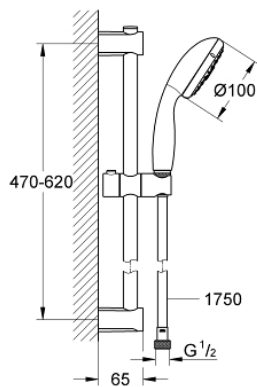

27 955 000 VITALIO START 100 SHOWER RAIL SET 3 SPRAYS

PRODUCT DESCRIPTION

- Colour: chrome
- consisting of:
 - hand shower Vitalio Start 100 3 sprays (27 953)
 - shower rail 620 mm Vitalio Universal (27 724)
 - VitalioFlex Trend shower hose 1750 mm (28 742 000)
 - GROHE EcoJoy 9.5 l/min flow limiter
 - GROHE DreamSpray - perfect spray pattern
 - GROHE LongLife finish
- Flexible Installation - 1 adjustable bracket for existing drill holes
- GROHE SpeedClean - effortless limescale removal
- Inner WaterGuide - inner insulation for surface protection
- ShockProof silicone ring prevents damages caused by shower falling
- suitable for screwing (including screws and dowels) or gluing (GROHE QuickGlue S2 41 245 000 sold separately)
- holding force: max. 20 kg
- the specified holding capacity is valid for static (slowly applied) load and intended use only
- suitable for instantaneous heater
- 5 colour packaging with product window

27 955 000 VITALIO START 100 SHOWER RAIL SET 3 SPRAYS

SELECT SPARE PART: , October 2013 – now

- 1: Outlet shower holder (Spare part-nr. 48095000)
- 2: Sliding piece (Spare part-nr. 12140000)
- 3: Outlet shower holder (Spare part-nr. 48097000)
- 4: Dirt strainer (Spare part-nr. 0700200M)