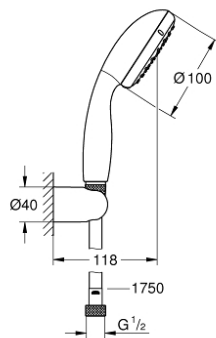

27 951 000 VITALIO START 100 WALL HOLDER SET 2 SPRAYS

PRODUCT DESCRIPTION

- Colour: chrome
- consisting of:
 - Vitalio Start 100 hand shower (27 946 000)
 - Vitalio Universal wall shower holder, non-adjustable (27 958)
 - shower hose Vitalioflex Trend 1750 mm 1/2" x 1/2" (28 742)
 - GROHE EcoJoy 5.7 l/min. flow limiter
 - GROHE DreamSpray - perfect spray pattern
 - GROHE LongLife finish
 - GROHE SpeedClean - effortless limescale removal
 - Inner WaterGuide - inner insulation for surface protection
 - ShockProof silicone ring prevents damages caused by shower falling
 - suitable for screwing (including screws and dowels) or gluing (GROHE QuickGlue S1 41 246 000 sold separately)
 - holding force: max. 20 kg
 - the specified holding capacity is valid for static (slowly applied) load and intended use only
 - suitable for instantaneous heater
 - min. recommended pressure 1.0 bar
 - 5 colour packaging with product window

27 951 000 **VITALIO START 100 WALL HOLDER SET 2 SPRAYS**

SELECT SPARE PART: , March 2012 – now

1: Dirt strainer (Spare part-nr. 0700200M)