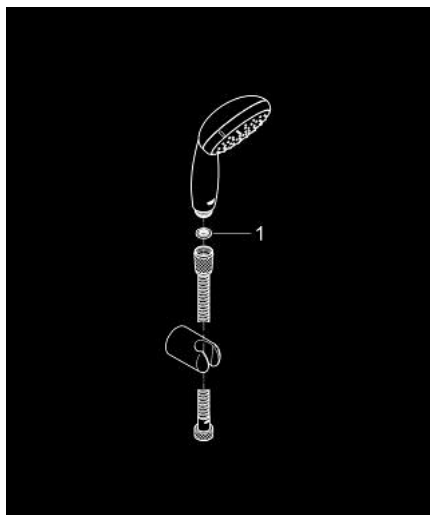

27 951 000 VITALIO START 100 WALL HOLDER SET 2 SPRAYS

PRODUCT DESCRIPTION

- Colour: chrome
- consisting of:
 - Vitalio Start 100 hand shower (27 946 000)
 - Vitalio Universal wall shower holder, non-adjustable (27 958)
 - shower hose Vitalioflex Trend 1750 mm 1/2" x 1/2" (28 742)
 - GROHE EcoJoy 5.7 l/min. flow limiter
 - GROHE DreamSpray - perfect spray pattern
 - GROHE LongLife finish
 - GROHE SpeedClean - effortless limescale removal
 - Inner WaterGuide - inner insulation for surface protection
 - ShockProof silicone ring prevents damages caused by shower falling
 - suitable for screwing (including screws and dowels) or gluing (GROHE QuickGlue S1 41 246 000 sold separately)
 - holding force: max. 20 kg
 - the specified holding capacity is valid for static (slowly applied) load and intended use only
 - suitable for instantaneous heater
 - min. recommended pressure 1.0 bar
 - 5 colour packaging with product window

27 951 000 **VITALIO START 100 WALL HOLDER SET 2 SPRAYS**

SELECT SPARE PART: , March 2012 – now

1: Dirt strainer (Spare part-nr. 0700200M)