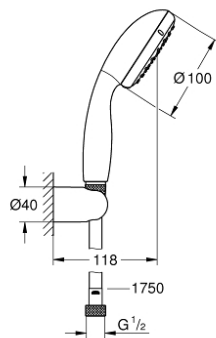

27 950 000 VITALIO START 100 WALL HOLDER SET 2 SPRAYS

PRODUCT DESCRIPTION

- Colour: chrome
- consisting of:
 - Vitalio Start 100 hand shower (27 946 000)
 - Vitalio Universal wall shower holder, non-adjustable (27 958)
 - shower hose Vitalioflex Trend 1750 mm 1/2" x 1/2" (28 742)
 - GROHE EcoJoy 5.7 l/min. flow limiter
 - GROHE DreamSpray - perfect spray pattern
 - GROHE LongLife finish
 - GROHE SpeedClean - effortless limescale removal
 - Inner WaterGuide - inner insulation for surface protection
 - ShockProof silicone ring prevents damages caused by shower falling
 - suitable for screwing (including screws and dowels) or gluing (GROHE QuickGlue S1 41 246 000 sold separately)
- holding force: max. 20 kg
- the specified holding capacity is valid for static (slowly applied) load and intended use only
- suitable for instantaneous heater
- min. recommended pressure 1.0 bar
- 5 color packaging

27 950 000 **VITALIO START 100 WALL HOLDER SET 2 SPRAYS**

SELECT SPARE PART: , March 2012 – now

1: Dirt strainer (Spare part-nr. 0700200M)