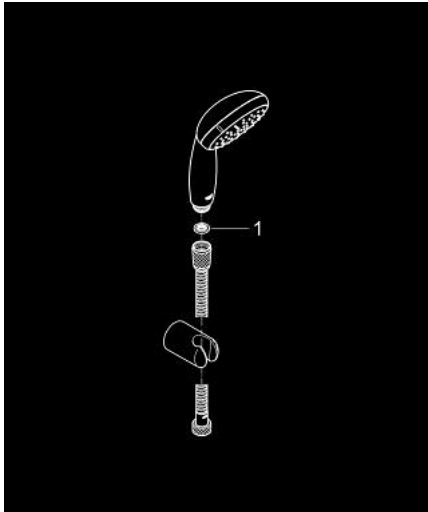

27 950 000 VITALIO START 100 WALL HOLDER SET 2 SPRAYS

PRODUCT DESCRIPTION

- Colour: chrome
- consisting of:
 - Vitalio Start 100 hand shower (27 946 000)
 - Vitalio Universal wall shower holder, non-adjustable (27 958)
 - shower hose Vitalioflex Trend 1750 mm 1/2" x 1/2" (28 742)
 - GROHE EcoJoy 5.7 l/min. flow limiter
 - GROHE DreamSpray - perfect spray pattern
 - GROHE LongLife finish
 - GROHE SpeedClean - effortless limescale removal
 - Inner WaterGuide - inner insulation for surface protection
 - ShockProof silicone ring prevents damages caused by shower falling
 - suitable for screwing (including screws and dowels) or gluing (GROHE QuickGlue S1 41 246 000 sold separately)
- holding force: max. 20 kg
- the specified holding capacity is valid for static (slowly applied) load and intended use only
- suitable for instantaneous heater
- min. recommended pressure 1.0 bar
- 5 color packaging

27 950 000 **VITALIO START 100 WALL HOLDER SET 2 SPRAYS**

SELECT SPARE PART: , March 2012 – now

1: Dirt strainer (Spare part-nr. 0700200M)