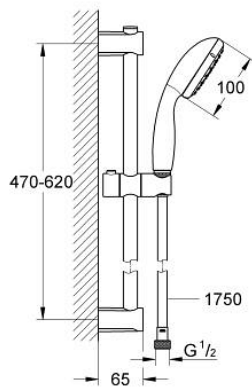

27 949 000 VITALIO START 100 SHOWER RAIL SET 2 SPRAYS

PRODUCT DESCRIPTION

- Colour: chrome
- consisting of:
 - Vitalio Start hand shower (27 947 000)
 - shower rail 620 mm Vitalio Universal (27 724)
 - VitalioFlex Trend shower hose 1750 mm (28 742 000)
 - GROHE EcoJoy 5.7 l/min. flow limiter
 - GROHE DreamSpray - perfect spray pattern
 - GROHE LongLife finish
- Flexible Installation - 1 adjustable bracket for existing drill holes
- GROHE SpeedClean - effortless limescale removal
- Inner WaterGuide - inner insulation for surface protection
- ShockProof silicone ring prevents damages caused by shower falling
- suitable for screwing (including screws and dowels) or gluing (GROHE QuickGlue S2 41 245 000 sold separately)
- holding force: max. 20 kg
- the specified holding capacity is valid for static (slowly applied) load and intended use only
- suitable for instantaneous heater
- min. recommended pressure 1.0 bar
- 5 colour packaging with product window

27 949 000 VITALIO START 100 SHOWER RAIL SET 2 SPRAYS

SELECT SPARE PART: , March 2012 – now

1: Outlet shower holder (Spare part-nr. 48095000)

2: Sliding piece (Spare part-nr. 12140000)

3: Outlet shower holder (Spare part-nr. 48097000)