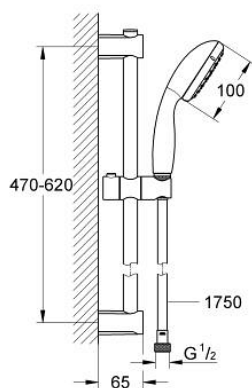

27 948 000 VITALIO START 100 SHOWER RAIL SET 2 SPRAYS

PRODUCT DESCRIPTION

- Colour: chrome
- consisting of:
 - Vitalio Start 110 hand shower 2 sprays (27 946)
 - shower rail 620 mm Vitalio Universal (27 724)
 - shower hose Vitalioflex Trend 1750 mm 1/2" x 1/2" (28 742)
 - GROHE EcoJoy 5.7 l/min. flow limiter
 - GROHE DreamSpray - perfect spray pattern
 - GROHE LongLife finish
- Flexible Installation - 1 adjustable bracket for existing drill holes
- GROHE SpeedClean - effortless limescale removal
- Inner WaterGuide - inner insulation for surface protection
- ShockProof silicone ring prevents damages caused by shower falling
- suitable for screwing (including screws and dowels) or gluing (GROHE QuickGlue S2 41 245 000 sold separately)
- the specified holding capacity is valid for static (slowly applied) load and intended use only
- holding force: max. 20 kg
- suitable for instantaneous heater
- min. recommended pressure 1.0 bar
- 5 color packaging

27 948 000 VITALIO START 100 SHOWER RAIL SET 2 SPRAYS

SELECT SPARE PART: , March 2012 – now

1: Outlet shower holder (Spare part-nr. 48095000)

2: Sliding piece (Spare part-nr. 12140000)

3: Outlet shower holder (Spare part-nr. 48097000)