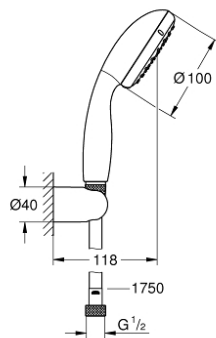

### PRODUCT DESCRIPTION

- Colour: chrome
- consisting of:
  - hand shower Vitalio Start 100 (27 940)
  - Vitalio Universal wall shower holder, non-adjustable (27 958)
  - shower hose Vitalioflex Trend 1750 mm 1/2" x 1/2" (28 742)
  - GROHE EcoJoy 5.7 l/min. flow limiter
  - GROHE DreamSpray - perfect spray pattern
  - GROHE LongLife finish
  - GROHE SpeedClean - effortless limescale removal
  - Inner WaterGuide - inner insulation for surface protection
  - ShockProof silicone ring prevents damages caused by shower falling
  - suitable for screwing (including screws and dowels) or gluing (GROHE QuickGlue S1 41 246 000 sold separately)
- holding force: max. 20 kg
- the specified holding capacity is valid for static (slowly applied) load and intended use only
- suitable for instantaneous heater
- min. recommended pressure 1.0 bar
- 5 colour packaging with product window