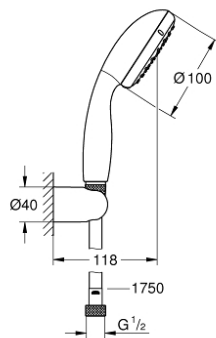

### PRODUCT DESCRIPTION

- Colour: chrome
- consisting of:
  - hand shower Vitalio Start 100 (27 940)
  - Vitalio Universal wall shower holder, non-adjustable (27 958)
  - shower hose Vitalioflex Trend 1750 mm 1/2" x 1/2" (28 742)
  - GROHE EcoJoy 5.7 l/min. flow limiter
  - GROHE DreamSpray - perfect spray pattern
  - GROHE LongLife finish
  - GROHE SpeedClean - effortless limescale removal
  - Inner WaterGuide - inner insulation for surface protection
  - ShockProof silicone ring prevents damages caused by shower falling
  - suitable for screwing (including screws and dowels) or gluing (GROHE QuickGlue S1 41 246 000 sold separately)
- holding force: max. 20 kg
- the specified holding capacity is valid for static (slowly applied) load and intended use only
- suitable for instantaneous heater
- min. recommended pressure 1.0 bar