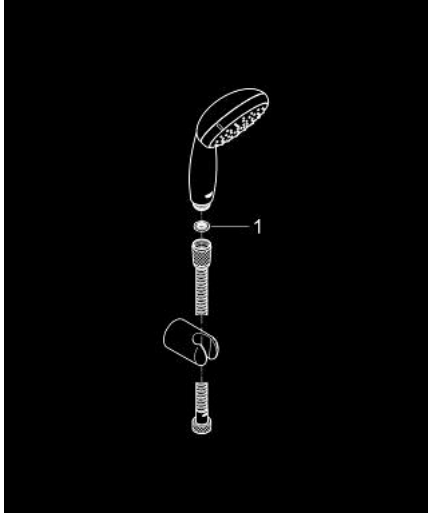

## 27 944 000 VITALIO START 100 WALL HOLDER SET 1 SPRAY

### PRODUCT DESCRIPTION

- Colour: chrome
- consisting of:
  - hand shower Vitalio Start 100 (27 940)
  - Vitalio Universal wall shower holder, non-adjustable (27 958)
  - shower hose Vitalioflex Trend 1750 mm 1/2" x 1/2" (28 742)
  - GROHE EcoJoy 5.7 l/min. flow limiter
  - GROHE DreamSpray - perfect spray pattern
  - GROHE LongLife finish
  - GROHE SpeedClean - effortless limescale removal
  - Inner WaterGuide - inner insulation for surface protection
  - ShockProof silicone ring prevents damages caused by shower falling
  - suitable for screwing (including screws and dowels) or gluing (GROHE QuickGlue S1 41 246 000 sold separately)
- holding force: max. 20 kg
- the specified holding capacity is valid for static (slowly applied) load and intended use only
- suitable for instantaneous heater
- min. recommended pressure 1.0 bar

27 944 000 **VITALIO START 100 WALL HOLDER SET 1 SPRAY**

**SELECT SPARE PART:** , April 2012 – now

1: Dirt strainer (Spare part-nr. 0700200M)