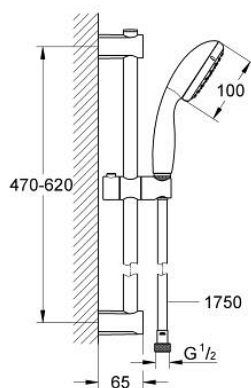

27 943 000 VITALIO START 100 SHOWER RAIL SET 1 SPRAY

PRODUCT DESCRIPTION

- Colour: chrome
- consisting of:
 - Vitalio Start hand shower (27 941 000)
 - shower rail 620 mm Vitalio Universal (27 724)
 - VitalioFlex Trend shower hose 1750 mm (28 742 000)
 - GROHE EcoJoy 5.7 l/min. flow limiter
 - GROHE DreamSpray - perfect spray pattern
 - GROHE LongLife finish
- Flexible Installation - 1 adjustable bracket for existing drill holes
- GROHE SpeedClean - effortless limescale removal
- Inner WaterGuide - inner insulation for surface protection
- ShockProof silicone ring prevents damages caused by shower falling
- suitable for screwing (including screws and dowels) or gluing (GROHE QuickGlue S2 41 245 000 sold separately)
- holding force: max. 20 kg
- the specified holding capacity is valid for static (slowly applied) load and intended use only
- suitable for instantaneous heater
- min. recommended pressure 1.0 bar
- 5 colour packaging with product window

27 943 000 VITALIO START 100 SHOWER RAIL SET 1 SPRAY

SELECT SPARE PART: , April 2012 – now

1: Outlet shower holder (Spare part-nr. 48095000)

2: Sliding piece (Spare part-nr. 12140000)

3: Outlet shower holder (Spare part-nr. 48097000)