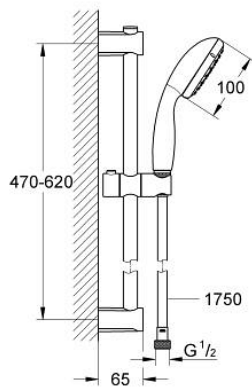

## 27 942 000 VITALIO START 100 SHOWER RAIL SET 1 SPRAY

### PRODUCT DESCRIPTION

- Colour: chrome
- consisting of:
  - hand shower Vitalio Start 100 1 spray (27 940 000)
  - shower rail 620 mm Vitalio Universal (27 724)
  - shower hose Vitalioflex Trend 1750 mm 1/2" x 1/2" (28 742)
  - GROHE EcoJoy 5.7 l/min. flow limiter
  - GROHE DreamSpray - perfect spray pattern
  - GROHE LongLife finish
  - Flexible Installation - 1 adjustable bracket for existing drill holes
  - GROHE SpeedClean - effortless limescale removal
  - Inner WaterGuide - inner insulation for surface protection
  - ShockProof silicone ring prevents damages caused by shower falling
  - suitable for instantaneous heater
  - min. recommended pressure 1.0 bar
  - suitable for screwing (including screws and dowels) or gluing (GROHE QuickGlue S2 41 245 000 sold separately)
  - holding force: max. 20 kg
  - the specified holding capacity is valid for static (slowly applied) load and intended use only
  - 5 color packaging

## 27 942 000 VITALIO START 100 SHOWER RAIL SET 1 SPRAY

**SELECT SPARE PART:** , April 2012 – now

1: Outlet shower holder (Spare part-nr. 48095000)

2: Sliding piece (Spare part-nr. 12140000)

3: Outlet shower holder (Spare part-nr. 48097000)