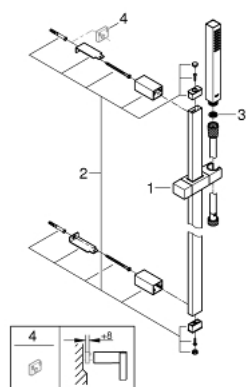

27 936 000 EUPHORIA CUBE SHOWER SET

PRODUCT DESCRIPTION

- Colour: chrome
- consisting of:
 - hand shower (27 698 000)
 - shower rail 600 mm (27 892 000)
 - shower hose Silverflex 1750 mm 1/2" x 1/2" (28 388)
 - GROHE DreamSpray - perfect spray pattern
 - GROHE LongLife finish
 - GROHE SpeedClean - effortless limescale removal
 - Inner WaterGuide - inner insulation for surface protection
 - suitable for instantaneous heater
 - min. recommended pressure 1.0 bar

27 936 000 EUPHORIA CUBE SHOWER SET

SELECT SPARE PART: , March 2012 – now

- 1: Sliding piece (Spare part-nr. 48180000)
- 2: Outlet shower holder (Spare part-nr. 48179000)
- 3: Dirt strainer (Spare part-nr. 0700200M)
- 4: Compensation disc (Spare part-nr. 27845000)*