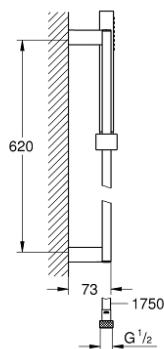

27 936 000 EUPHORIA CUBE SHOWER SET

PRODUCT DESCRIPTION

- Colour: chrome
- consisting of:
 - hand shower (27 698 000)
 - shower rail 600 mm (27 892 000)
 - shower hose Silverflex 1750 mm 1/2" x 1/2" (28 388)
 - GROHE DreamSpray - perfect spray pattern
 - GROHE LongLife finish
 - GROHE SpeedClean - effortless limescale removal
 - Inner WaterGuide - inner insulation for surface protection
 - suitable for instantaneous heater
 - min. recommended pressure 1.0 bar

27 936 000 EUPHORIA CUBE SHOWER SET

SELECT SPARE PART: , March 2012 – now

- 1: Sliding piece (Spare part-nr. 48180000)
- 2: Outlet shower holder (Spare part-nr. 48179000)
- 3: Dirt strainer (Spare part-nr. 0700200M)
- 4: Compensation disc (Spare part-nr. 27845000)*