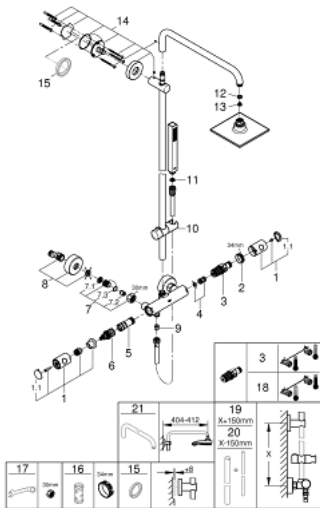

27 932 000 EUPHORIA SYSTEM 150 SHOWER SYSTEM WITH THERMOSTATIC MIXER FOR WALL MOUNTING

SELECT SPARE PART: , July 2017 – now

- 1: Costa metal handle 1/2" (Spare part-nr. 47984000)
- 1.1: Cap (Spare part-nr. 6458500M)
- 2: Fitting ring (Spare part-nr. 47743000)
- 3: Thermostatic compact cartridge 1/2" (Spare part-nr. 47439000)
- 4: Sound absorber (Spare part-nr. 47398000)
- 5: Water flow (Spare part-nr. 47751000)
- 6: Aquadimmer (Spare part-nr. 12433000)
- 7: Non-return valve (Spare part-nr. 47189000)
- 7.1: Dirt strainer (Spare part-nr. 0726400M)
- 7.2: Non-return valve (Spare part-nr. 08565000)
- 7.3: O-ring $\varnothing 17 \times \varnothing 2$ (Spare part-nr. 0305500M)
- 8: S-union (Spare part-nr. 12662000)
- 9: Non-return valve (Spare part-nr. 08565000)
- 10: Sliding piece (Spare part-nr. 12140000)
- 11: Dirt strainer (Spare part-nr. 0700200M)
- 12: Fibre seal dia. 12x2 mm (Spare part-nr. 0138900M)
- 13: Dirt strainer (Spare part-nr. 0676800M)
- 14: Outlet shower holder (Spare part-nr. 48279000)
- 15: Compensation disc (Spare part-nr. 27180000)*
- 16: Socket spanner (Spare part-nr. 19332000)*
- 17: Special spanner (Spare part-nr. 19377000)*
- 18: GROHE TurboStat cartridge 1/2" (Spare part-nr. 47175000)*
- 19: Shower system pipe for retrofitting (Spare part-nr. 48053000)*
- 20: Shower system pipe for retrofitting (Spare part-nr. 48054000)*
- 21: Shower arm for shower systems (Spare part-nr. 14047000)*

* Optional accessories