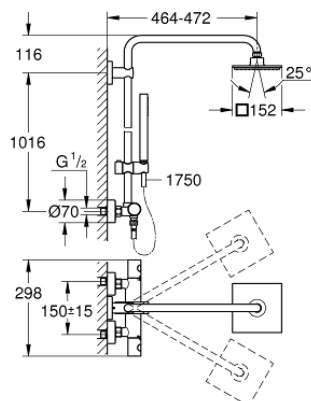

27 932 000 EUPHORIA SYSTEM 150 SHOWER SYSTEM WITH THERMOSTATIC MIXER FOR WALL MOUNTING

PRODUCT DESCRIPTION

- Colour: chrome
- consisting of:
 - horizontal swivable 450 mm shower arm
 - exposed thermostat with Aquadimmer function
 - allows change between:
 - spray pattern: Rain
 - head shower Euphoria Cube 150 (27 705 000)
 - maximum flow rate (at 3 bar): 8 l/min
 - with ball joint, rotation angle $\pm 12^\circ$
 - hand shower Euphoria Cube Stick (27 698 000)
 - maximum flow rate (at 3 bar): 12.5 l/min
 - adjustable in height with gliding element
 - shower hose Silverflex 1750 mm 1/2" x 1/2" (28 388)
 - maximum flow rate system (at 3 bar): 12.5 l/min
 - GROHE TurboStat - compact cartridge with wax thermoelement
 - GROHE EcoJoy - less water, perfect flow
 - GROHE SafeStop - safety button at 38°C
 - GROHE SafeStop Plus - optional temperature limiter at 43°C included
 - GROHE DreamSpray - perfect spray pattern
 - GROHE LongLife finish
 - GROHE SpeedClean - effortless limescale removal
 - Inner WaterGuide - inner insulation for surface protection
 - TwistStop - to prevent hose from twisting
 - suitable for instantaneous heaters from 18 kW/h
 - minimum flow rate 5 l/min.
 - optional upgrade: GROHE EasyReach tray (26 362), sold separately