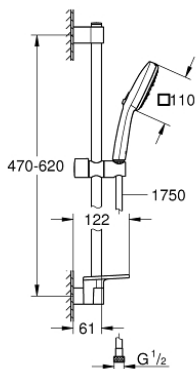

## 27 929 003 TEMPESTA CUBE 110 SHOWER RAIL SET 3 SPRAYS

### PRODUCT DESCRIPTION

- Colour: chrome
- consisting of:
  - hand shower Tempesta Cube 110 (27 572)
  - spray patterns: Jet, Rain, Massage
  - maximum flow rate (at 3 bar): 13.5 l/min
  - shower rail, 600 mm (27 523)
  - Relaxaflex hose 1750 mm 1/2" x 1/2" (28 154)
  - GROHE EasyReach tray (26 770)
  - GROHE SmartSwitch - easily rotate the dial to enjoy your preferred spray option
  - GROHE DreamSpray - perfect spray pattern
  - GROHE LongLife finish
- Flexible Installation - 1 adjustable bracket for existing drill holes
- adjustable rail holder (turn and glide shower holder)
- GROHE SpeedClean - effortless limescale removal
- Inner WaterGuide - inner insulation for surface protection
- ShockProof silicone ring prevents damages caused by shower falling
- min. recommended pressure 1.0 bar
- suitable for instantaneous heater
- professional edition

## 27 929 003 TEMPESTA CUBE 110 SHOWER RAIL SET 3 SPRAYS

**SELECT SPARE PART:** , November 2021 – now

- 1: Outlet shower holder (Spare part-nr. 48607000)
- 2: Sliding piece (Spare part-nr. 48609000)
- 3: Outlet shower holder (Spare part-nr. 48608000)
- 4: Dirt strainer (Spare part-nr. 0700200M)
- 5: GROHE EasyReach tray (Spare part-nr. 26770001)
- 6: Compensation disc (Spare part-nr. 48543001)\*