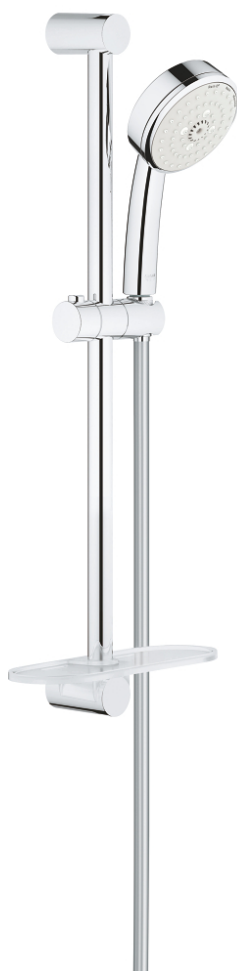

27 929 002 TEMPESTA COSMOPOLITAN 100 SHOWER RAIL SET 3 SPRAYS

PRODUCT DESCRIPTION

- Colour: chrome
- consisting of:
 - hand shower (27 572)
 - shower rail, 600 mm (27 521)
 - Relaxaflex hose 1750 mm 1/2" x 1/2" (28 154)
 - GROHE EasyReach tray (27 596)
 - GROHE DreamSpray - perfect spray pattern
 - GROHE LongLife finish
 - GROHE SpeedClean - effortless limescale removal
 - Inner WaterGuide - inner insulation for surface protection
- suitable for instantaneous heater
- min. recommended pressure 1.0 bar