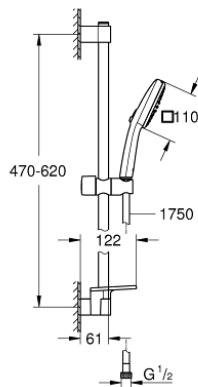

27 928 003 TEMPESTA CUBE 110 SHOWER RAIL SET 2 SPRAYS

PRODUCT DESCRIPTION

- Colour: chrome
- consisting of:
 - hand shower Tempesta Cube 110 (27 571)
 - spray patterns: Rain, Jet
 - maximum flow rate (at 3 bar): 13.5 l/min
 - shower rail, 600 mm (27 523)
 - Relaxaflex hose 1750 mm 1/2" x 1/2" (28 154)
 - GROHE EasyReach tray (26 770)
 - GROHE SmartSwitch - easily rotate the dial to enjoy your preferred spray option
 - GROHE DreamSpray - perfect spray pattern
 - GROHE LongLife finish
- Flexible Installation - 1 adjustable bracket for existing drill holes
- adjustable rail holder (turn and glide shower holder)
- GROHE SpeedClean - effortless limescale removal
- Inner WaterGuide - inner insulation for surface protection
- ShockProof silicone ring prevents damages caused by shower falling
- min. recommended pressure 1.0 bar
- suitable for instantaneous heater
- professional edition

27 928 003 TEMPESTA CUBE 110 SHOWER RAIL SET 2 SPRAYS

SELECT SPARE PART: , April 2020 – now

- 1: Outlet shower holder (Spare part-nr. 48607000)
- 2: Sliding piece (Spare part-nr. 48609000)
- 3: Outlet shower holder (Spare part-nr. 48608000)
- 4: Dirt strainer (Spare part-nr. 0700200M)
- 5: GROHE EasyReach tray (Spare part-nr. 26770001)
- 6: Compensation disc (Spare part-nr. 48543001)*