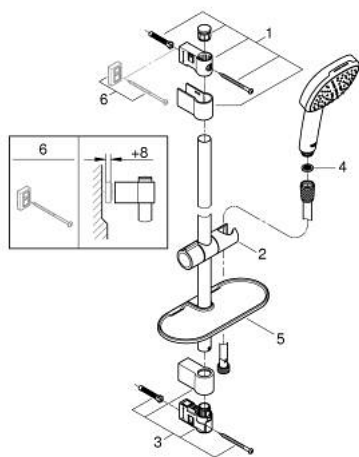

27 928 003 TEMPESTA CUBE 110 SHOWER RAIL SET 2 SPRAYS

PRODUCT DESCRIPTION

- Colour: chrome
- consisting of:
 - hand shower Tempesta Cube 110 (27 571)
 - spray patterns: Rain, Jet
 - maximum flow rate (at 3 bar): 13.5 l/min
 - shower rail, 600 mm (27 523)
 - Relaxaflex hose 1750 mm 1/2" x 1/2" (28 154)
 - GROHE EasyReach tray (26 770)
 - GROHE SmartSwitch - easily rotate the dial to enjoy your preferred spray option
 - GROHE DreamSpray - perfect spray pattern
 - GROHE LongLife finish
- Flexible Installation - 1 adjustable bracket for existing drill holes
- adjustable rail holder (turn and glide shower holder)
- GROHE SpeedClean - effortless limescale removal
- Inner WaterGuide - inner insulation for surface protection
- ShockProof silicone ring prevents damages caused by shower falling
- min. recommended pressure 1.0 bar
- suitable for instantaneous heater
- professional edition

27 928 003 TEMPESTA CUBE 110 SHOWER RAIL SET 2 SPRAYS

SELECT SPARE PART: , April 2020 – now

- 1: Outlet shower holder (Spare part-nr. 48607000)
- 2: Sliding piece (Spare part-nr. 48609000)
- 3: Outlet shower holder (Spare part-nr. 48608000)
- 4: Dirt strainer (Spare part-nr. 0700200M)
- 5: GROHE EasyReach tray (Spare part-nr. 26770001)
- 6: Compensation disc (Spare part-nr. 48543001)*