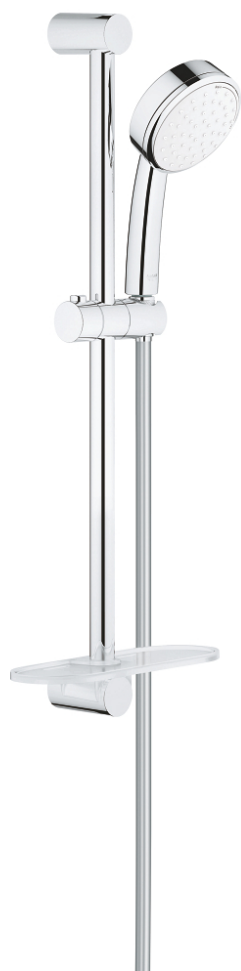

## 27 928 002 TEMPESTA COSMOPOLITAN 100 SHOWER RAIL SET 2 SPRAYS

### PRODUCT DESCRIPTION

- Colour: chrome
- consisting of:
  - hand shower (27 571)
  - shower rail, 600 mm (27 521)
  - Relaxaflex hose 1750 mm 1/2" x 1/2" (28 154)
  - GROHE EasyReach tray (27 596)
  - GROHE DreamSpray - perfect spray pattern
  - GROHE LongLife finish
  - GROHE SpeedClean - effortless limescale removal
  - Inner WaterGuide - inner insulation for surface protection
- suitable for instantaneous heater
- min. recommended pressure 1.0 bar