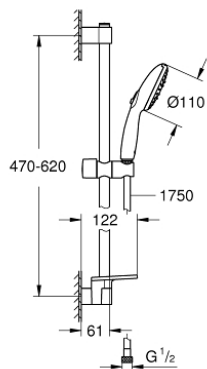

27 927 003 TEMPESTA 110 SHOWER RAIL SET 3 SPRAYS (RAIN, JET, MASSAGE)

PRODUCT DESCRIPTION

- Colour: chrome
- consisting of:
 - hand shower Tempesta 110 (28 261)
 - maximum flow rate (at 3 bar): 13.5 l/min
 - shower rail, 600 mm (27 523)
 - Relaxaflex hose 1750 mm 1/2" x 1/2" (28 154)
 - GROHE EasyReach tray (26 770)
 - GROHE SmartSwitch - easily rotate the dial to enjoy your preferred spray option
 - GROHE DreamSpray - perfect spray pattern
 - GROHE LongLife finish
- Flexible Installation - 1 adjustable bracket for existing drill holes
- adjustable rail holder (turn and glide shower holder)
- GROHE SpeedClean - effortless limescale removal
- Inner WaterGuide - inner insulation for surface protection
- ShockProof silicone ring prevents damages caused by shower falling
- min. recommended pressure 1.0 bar
- suitable for instantaneous heater
- professional edition

27 927 003 TEMPESTA 110 SHOWER RAIL SET 3 SPRAYS (RAIN, JET, MASSAGE)

SELECT SPARE PART: , April 2020 – now

- 1: Outlet shower holder (Spare part-nr. 48607000)
- 2: Sliding piece (Spare part-nr. 48609000)
- 3: Outlet shower holder (Spare part-nr. 48608000)
- 4: Dirt strainer (Spare part-nr. 0700200M)
- 5: GROHE EasyReach tray (Spare part-nr. 26770001)
- 6: Compensation disc (Spare part-nr. 48543001)*