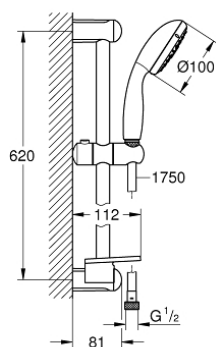

27 927 001 TEMPESTA 100 SHOWER RAIL SET 3 SPRAYS

PRODUCT DESCRIPTION

- Colour: chrome
- consisting of:
 - hand shower (28 261)
 - shower rail, 600 mm (27 523)
 - Relaxaflex hose 1750 mm 1/2" x 1/2" (28 154)
 - GROHE EasyReach tray (27 596)
 - GROHE DreamSpray - perfect spray pattern
 - GROHE LongLife finish
 - GROHE SpeedClean - effortless limescale removal
 - Inner WaterGuide - inner insulation for surface protection
 - ShockProof silicone ring prevents damages caused by shower falling
- suitable for instantaneous heater
- min. recommended pressure 1.0 bar

27 927 001 TEMPESTA 100 SHOWER RAIL SET 3 SPRAYS

SELECT SPARE PART: , March 2017 – now

- 1: Outlet shower holder (Spare part-nr. 48098000)
 - 2: Sliding piece (Spare part-nr. 48099000)
 - 3: Dirt strainer (Spare part-nr. 0700200M)
 - 4: GROHE EasyReach tray (Spare part-nr. 27596000)
 - 5: Compensation disc (Spare part-nr. 48051000)*
- * Optional accessories