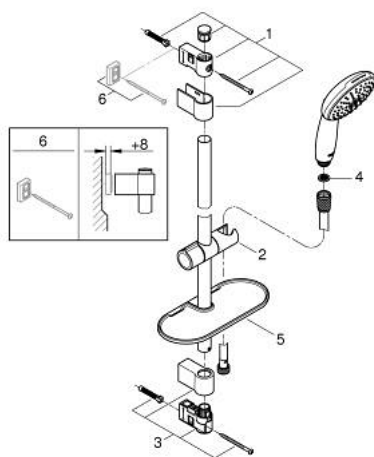

27 926 003 TEMPESTA 110 SHOWER RAIL SET 2 SPRAYS (RAIN, JET)

PRODUCT DESCRIPTION

- Colour: chrome
- consisting of:
 - hand shower Tempesta 110 (27 597)
 - maximum flow rate (at 3 bar): 13.5 l/min
 - shower rail, 600 mm (27 523)
 - Relaxaflex hose 1750 mm 1/2" x 1/2" (28 154)
 - GROHE EasyReach tray (26 770)
 - GROHE SmartSwitch - easily rotate the dial to enjoy your preferred spray option
 - GROHE DreamSpray - perfect spray pattern
 - GROHE LongLife finish
- Flexible Installation - 1 adjustable bracket for existing drill holes
- adjustable rail holder (turn and glide shower holder)
- GROHE SpeedClean - effortless limescale removal
- Inner WaterGuide - inner insulation for surface protection
- ShockProof silicone ring prevents damages caused by shower falling
- min. recommended pressure 1.0 bar
- suitable for instantaneous heater
- professional edition

27 926 003 TEMPESTA 110 SHOWER RAIL SET 2 SPRAYS (RAIN, JET)

SELECT SPARE PART: , April 2020 – now

- 1: Outlet shower holder (Spare part-nr. 48607000)
- 2: Sliding piece (Spare part-nr. 48609000)
- 3: Outlet shower holder (Spare part-nr. 48608000)
- 4: Dirt strainer (Spare part-nr. 0700200M)
- 5: GROHE EasyReach tray (Spare part-nr. 26770001)
- 6: Compensation disc (Spare part-nr. 48543001)*