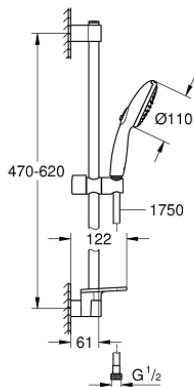

27 926 003 TEMPESTA 110 SHOWER RAIL SET 2 SPRAYS (RAIN, JET)

PRODUCT DESCRIPTION

- Colour: chrome
- consisting of:
 - hand shower Tempesta 110 (27 597)
 - maximum flow rate (at 3 bar): 13.5 l/min
 - shower rail, 600 mm (27 523)
 - Relaxaflex hose 1750 mm 1/2" x 1/2" (28 154)
 - GROHE EasyReach tray (26 770)
 - GROHE SmartSwitch - easily rotate the dial to enjoy your preferred spray option
 - GROHE DreamSpray - perfect spray pattern
 - GROHE LongLife finish
- Flexible Installation - 1 adjustable bracket for existing drill holes
- adjustable rail holder (turn and glide shower holder)
- GROHE SpeedClean - effortless limescale removal
- Inner WaterGuide - inner insulation for surface protection
- ShockProof silicone ring prevents damages caused by shower falling
- min. recommended pressure 1.0 bar
- suitable for instantaneous heater
- professional edition

27 926 003 TEMPESTA 110 SHOWER RAIL SET 2 SPRAYS (RAIN, JET)

SELECT SPARE PART: , April 2020 – now

- 1: Outlet shower holder (Spare part-nr. 48607000)
- 2: Sliding piece (Spare part-nr. 48609000)
- 3: Outlet shower holder (Spare part-nr. 48608000)
- 4: Dirt strainer (Spare part-nr. 0700200M)
- 5: GROHE EasyReach tray (Spare part-nr. 26770001)
- 6: Compensation disc (Spare part-nr. 48543001)*