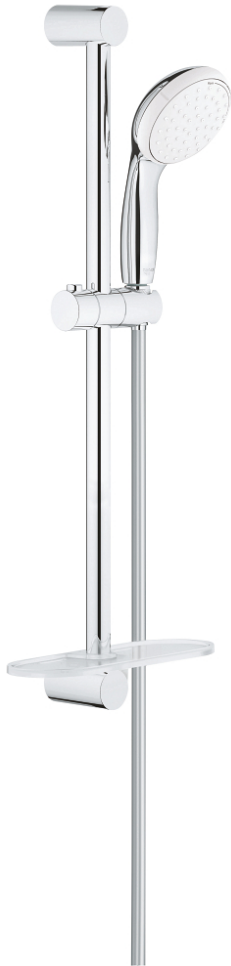

27 926 001 TEMPESTA 100 SHOWER RAIL SET 2 SPRAYS

PRODUCT DESCRIPTION

- Colour: chrome
- consisting of:
 - hand shower Tempesta 100 II (27 597)
 - shower rail, 600 mm (27 523)
 - Relaxaflex hose 1750 mm 1/2" x 1/2" (28 154)
 - GROHE EasyReach tray (27 596)
 - GROHE DreamSpray - perfect spray pattern
 - GROHE LongLife finish
 - GROHE SpeedClean - effortless limescale removal
 - Inner WaterGuide - inner insulation for surface protection
 - ShockProof silicone ring prevents damages caused by shower falling
 - suitable for instantaneous heater

27 926 001 TEMPESTA 100 SHOWER RAIL SET 2 SPRAYS

SELECT SPARE PART: , March 2017 – now

1: Outlet shower holder (Spare part-nr. 48098000)

2: Sliding piece (Spare part-nr. 48099000)

3: Dirt strainer (Spare part-nr. 0700200M)

4: GROHE EasyReach tray (Spare part-nr. 27596000)

5: Compensation disc (Spare part-nr. 48051000)*

* Optional accessories