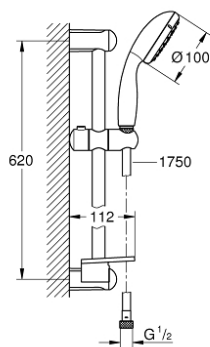

27 926 001 TEMPESTA 100 SHOWER RAIL SET 2 SPRAYS

PRODUCT DESCRIPTION

- Colour: chrome
- consisting of:
 - hand shower Tempesta 100 II (27 597)
 - shower rail, 600 mm (27 523)
 - Relaxaflex hose 1750 mm 1/2" x 1/2" (28 154)
 - GROHE EasyReach tray (27 596)
 - GROHE DreamSpray - perfect spray pattern
 - GROHE LongLife finish
 - GROHE SpeedClean - effortless limescale removal
 - Inner WaterGuide - inner insulation for surface protection
 - ShockProof silicone ring prevents damages caused by shower falling
 - suitable for instantaneous heater

27 926 001 TEMPESTA 100 SHOWER RAIL SET 2 SPRAYS

SELECT SPARE PART: , March 2017 – now

1: Outlet shower holder (Spare part-nr. 48098000)

2: Sliding piece (Spare part-nr. 48099000)

3: Dirt strainer (Spare part-nr. 0700200M)