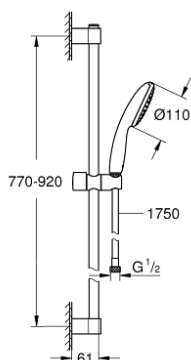

27 925 003 TEMPESTA 110 SHOWER RAIL SET 1 SPRAY (RAIN)

PRODUCT DESCRIPTION

- Colour: chrome
- consisting of:
 - hand shower Tempesta 110 (27 923)
 - maximum flow rate (at 3 bar): 7.6 l/min
 - shower rail, 900 mm (27 524)
 - Relexaflex hose 1750 mm 1/2" x 1/2" (28 154)
 - GROHE EcoJoy - less water, perfect flow
 - GROHE DreamSpray - perfect spray pattern
 - GROHE LongLife finish
- Flexible Installation - 1 adjustable bracket for existing drill holes
- adjustable rail holder (turn and glide shower holder)
- GROHE SpeedClean - effortless limescale removal
- Inner WaterGuide - inner insulation for surface protection
- ShockProof silicone ring prevents damages caused by shower falling
- min. recommended pressure 1.0 bar
- suitable for instantaneous heater
- professional edition

27 925 003 TEMPESTA 110 SHOWER RAIL SET 1 SPRAY (RAIN)

SELECT SPARE PART: , November 2021 – now

1: Outlet shower holder (Spare part-nr. 48607000)

2: Sliding piece (Spare part-nr. 48609000)

3: Outlet shower holder (Spare part-nr. 48608000)