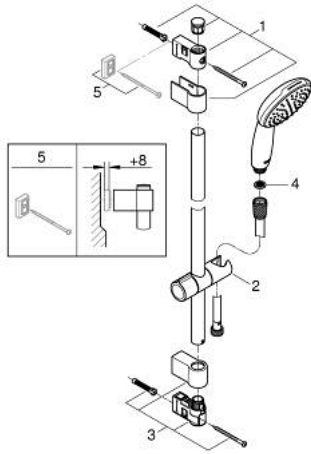

27 925 003 TEMPESTA 110 SHOWER RAIL SET 1 SPRAY (RAIN)

PRODUCT DESCRIPTION

- Colour: chrome
- consisting of:
 - hand shower Tempesta 110 (27 923)
 - maximum flow rate (at 3 bar): 7.6 l/min
 - shower rail, 900 mm (27 524)
 - Relexaflex hose 1750 mm 1/2" x 1/2" (28 154)
 - GROHE EcoJoy - less water, perfect flow
 - GROHE DreamSpray - perfect spray pattern
 - GROHE LongLife finish
- Flexible Installation - 1 adjustable bracket for existing drill holes
- adjustable rail holder (turn and glide shower holder)
- GROHE SpeedClean - effortless limescale removal
- Inner WaterGuide - inner insulation for surface protection
- ShockProof silicone ring prevents damages caused by shower falling
- min. recommended pressure 1.0 bar
- suitable for instantaneous heater
- professional edition

27 925 003 TEMPESTA 110 SHOWER RAIL SET 1 SPRAY (RAIN)

SELECT SPARE PART: , November 2021 – now

1: Outlet shower holder (Spare part-nr. 48607000)

2: Sliding piece (Spare part-nr. 48609000)

3: Outlet shower holder (Spare part-nr. 48608000)