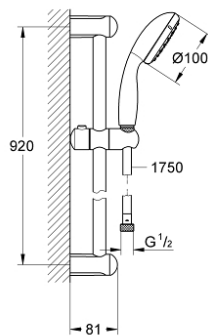

## 27 925 001 TEMPESTA 100 SHOWER RAIL SET 1 SPRAY

### PRODUCT DESCRIPTION

- Colour: chrome
- consisting of:
  - hand shower (27 923)
  - shower rail, 900 mm (27 524)
  - Relaxaflex hose 1750 mm 1/2" x 1/2" (28 154)
  - GROHE EcoJoy 9.5 l/min flow limiter
  - GROHE DreamSpray - perfect spray pattern
  - GROHE LongLife finish
  - GROHE SpeedClean - effortless limescale removal
  - Inner WaterGuide - inner insulation for surface protection
  - ShockProof silicone ring prevents damages caused by shower falling
  - suitable for instantaneous heater

## 27 925 001 TEMPESTA 100 SHOWER RAIL SET 1 SPRAY

**SELECT SPARE PART:** , March 2017 – now

1: Outlet shower holder (Spare part-nr. 48098000)

2: Sliding piece (Spare part-nr. 48099000)

3: Dirt strainer (Spare part-nr. 0700200M)