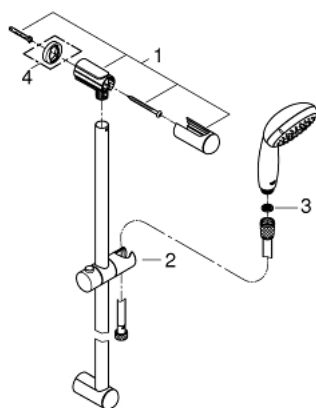

## 27 925 001 TEMPESTA 100 SHOWER RAIL SET 1 SPRAY

### PRODUCT DESCRIPTION

- Colour: chrome
- consisting of:
  - hand shower (27 923)
  - shower rail, 900 mm (27 524)
  - Relaxaflex hose 1750 mm 1/2" x 1/2" (28 154)
  - GROHE EcoJoy 9.5 l/min flow limiter
  - GROHE DreamSpray - perfect spray pattern
  - GROHE LongLife finish
  - GROHE SpeedClean - effortless limescale removal
  - Inner WaterGuide - inner insulation for surface protection
  - ShockProof silicone ring prevents damages caused by shower falling
  - suitable for instantaneous heater

## 27 925 001 TEMPESTA 100 SHOWER RAIL SET 1 SPRAY

**SELECT SPARE PART:** , March 2017 – now

1: Outlet shower holder (Spare part-nr. 48098000)

2: Sliding piece (Spare part-nr. 48099000)

3: Dirt strainer (Spare part-nr. 0700200M)