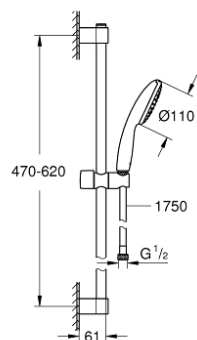

27 924 003 TEMPESTA 110 SHOWER RAIL SET 1 SPRAY (RAIN)

PRODUCT DESCRIPTION

- Colour: chrome
- consisting of:
 - hand shower Tempesta 110 (27 923)
 - maximum flow rate (at 3 bar): 7.6 l/min
 - shower rail, 600 mm (27 523)
 - Relexaflex hose 1750 mm 1/2" x 1/2" (28 154)
 - GROHE EcoJoy - less water, perfect flow
 - GROHE DreamSpray - perfect spray pattern
 - GROHE LongLife finish
 - Flexible Installation - 1 adjustable bracket for existing drill holes
 - adjustable rail holder (turn and glide shower holder)
 - GROHE SpeedClean - effortless limescale removal
 - Inner WaterGuide - inner insulation for surface protection
 - ShockProof silicone ring prevents damages caused by shower falling
 - min. recommended pressure 1.0 bar
 - suitable for instantaneous heater
 - professional edition

27 924 003 TEMPESTA 110 SHOWER RAIL SET 1 SPRAY (RAIN)

SELECT SPARE PART: , November 2021 – now

1: Outlet shower holder (Spare part-nr. 48607000)

2: Sliding piece (Spare part-nr. 48609000)

3: Outlet shower holder (Spare part-nr. 48608000)