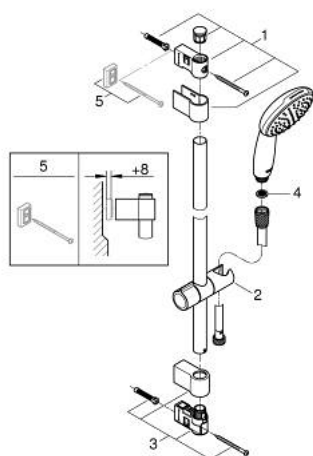

27 924 003 TEMPESTA 110 SHOWER RAIL SET 1 SPRAY (RAIN)

SELECT SPARE PART: , November 2021 – now

1: Outlet shower holder (Spare part-nr. 48607000)

2: Sliding piece (Spare part-nr. 48609000)

3: Outlet shower holder (Spare part-nr. 48608000)