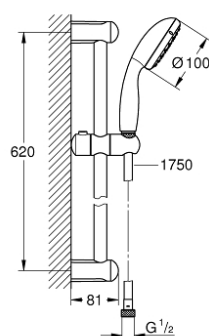

27 924 001 TEMPESTA 100 SHOWER RAIL SET 1 SPRAY

PRODUCT DESCRIPTION

- Colour: chrome
- consisting of:
 - hand shower (27 923)
 - shower rail, 600 mm (27 523)
 - Relaxaflex hose 1750 mm 1/2" x 1/2" (28 154)
 - GROHE EcoJoy 9.5 l/min flow limiter
 - GROHE DreamSpray - perfect spray pattern
 - GROHE LongLife finish
 - GROHE SpeedClean - effortless limescale removal
 - Inner WaterGuide - inner insulation for surface protection
 - ShockProof silicone ring prevents damages caused by shower falling
- suitable for instantaneous heater
- min. recommended pressure 1.0 bar

27 924 001 **TEMPESTA 100 SHOWER RAIL SET 1 SPRAY**

SELECT SPARE PART: , March 2017 – now

1: Outlet shower holder (Spare part-nr. 48098000)

2: Sliding piece (Spare part-nr. 48099000)

3: Dirt strainer (Spare part-nr. 0700200M)