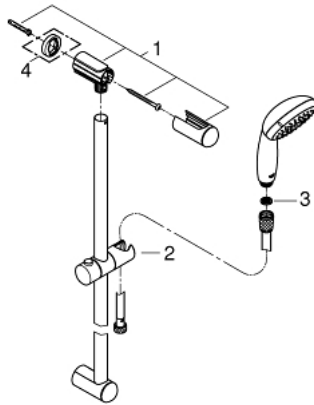

27 924 001 TEMPESTA 100 SHOWER RAIL SET 1 SPRAY

PRODUCT DESCRIPTION

- Colour: chrome
- consisting of:
 - hand shower (27 923)
 - shower rail, 600 mm (27 523)
 - Relaxaflex hose 1750 mm 1/2" x 1/2" (28 154)
 - GROHE EcoJoy 9.5 l/min flow limiter
 - GROHE DreamSpray - perfect spray pattern
 - GROHE LongLife finish
 - GROHE SpeedClean - effortless limescale removal
 - Inner WaterGuide - inner insulation for surface protection
 - ShockProof silicone ring prevents damages caused by shower falling
- suitable for instantaneous heater
- min. recommended pressure 1.0 bar

27 924 001 **TEMPESTA 100 SHOWER RAIL SET 1 SPRAY**

SELECT SPARE PART: , March 2017 – now

1: Outlet shower holder (Spare part-nr. 48098000)

2: Sliding piece (Spare part-nr. 48099000)

3: Dirt strainer (Spare part-nr. 0700200M)