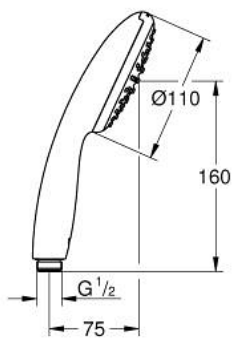

## 27 923 003 TEMPESTA 110 HAND SHOWER 1 SPRAY

### PRODUCT DESCRIPTION

- Colour: chrome
- spray pattern: Rain
- maximum flow rate (at 3 bar): 7.6 l/min
- GROHE EcoJoy - less water, perfect flow
- GROHE DreamSpray - perfect spray pattern
- GROHE LongLife finish
- GROHE SpeedClean - effortless limescale removal
- Inner WaterGuide - inner insulation for surface protection
- ShockProof silicone ring prevents damages caused by shower falling
- universal mounting system, fitting all standard shower hoses
- min. recommended pressure 1.0 bar
- suitable for instantaneous heater
- professional edition

## 27 923 003 TEMPESTA 110 HAND SHOWER 1 SPRAY

**SELECT SPARE PART:** , November 2021 – now

1: Dirt strainer (Spare part-nr. 0700200M)