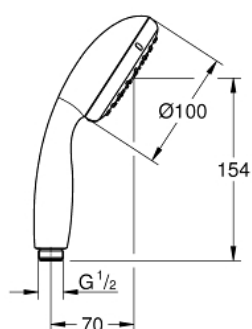

27 923 001 TEMPESTA 100 HAND SHOWER 1 SPRAY

PRODUCT DESCRIPTION

- Colour: chrome
- spray pattern: Rain
- GROHE EcoJoy 9,5 l/min flow limiter
- GROHE DreamSpray - perfect spray pattern
- GROHE LongLife finish
- GROHE SpeedClean - effortless limescale removal
- Inner WaterGuide - inner insulation for surface protection
- ShockProof silicone ring prevents damages caused by shower falling
- universal mounting system, fitting all standard shower hoses
- suitable for instantaneous heater
- min. recommended pressure 1.0 bar

Pure Freude
an Wasser

27 923 001 TEMPESTA 100 HAND SHOWER 1 SPRAY

SELECT SPARE PART: , March 2017 – now

1: Dirt strainer (Spare part-nr. 0700200M)