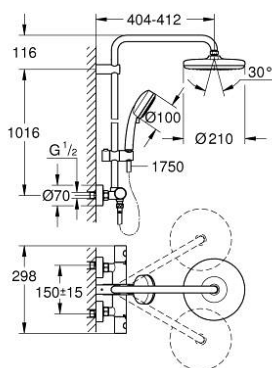

### PRODUCT DESCRIPTION

- Colour: chrome
- consisting of:
  - horizontal swivable 390 mm shower arm
  - exposed thermostat with Aquadimmer function
  - allows change between:
    - head shower Tempesta 210 (26 408)
    - spray pattern: Rain
    - maximum flow rate (at 3 bar): 19 l/min
  - with ball joint
  - rotation angle  $\pm 15^\circ$
  - hand shower Tempesta Cosmopolitan 100 (27 571 001)
  - 2 spray patterns: Rain, Jet
  - maximum flow rate (at 3 bar): 14 l/min
  - adjustable in height with gliding element
  - Rotaflex TwistStop shower hose 1.750 mm 1/2" x 1/2" (28 410)
  - GROHE TurboStat - compact cartridge with wax thermoelement
  - GROHE SafeStop - safety button at 38°C
  - GROHE SafeStop Plus - optional temperature limiter at 43°C included
  - GROHE DreamSpray - perfect spray pattern
  - GROHE LongLife finish
  - GROHE SpeedClean - effortless limescale removal
  - Inner WaterGuide - inner insulation for surface protection
  - TwistStop - to prevent hose from twisting
  - suitable for instantaneous heaters from 18 kW/h
  - maximum flow rate (at 3 bar): 19 l/min
  - minimum flow rate 5 l/min.
  - optional upgrade: GROHE EasyReach tray (26 362), sold separately