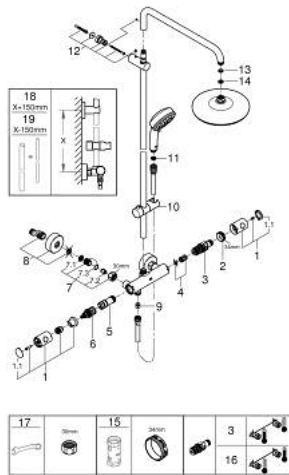

27 922 001 TEMPESTA COSMOPOLITAN SYSTEM 210 SHOWER SYSTEM WITH THERMOSTAT FOR WALL MOUNTING

SELECT SPARE PART: , April 2018 – now

- 1: Costa metal handle 1/2" (Spare part-nr. 47984000)
- 1.1: Cap (Spare part-nr. 6458500M)
- 2: Fitting ring (Spare part-nr. 47743000)
- 3: Thermostatic compact cartridge 1/2" (Spare part-nr. 47439000)
- 4: Sound absorber (Spare part-nr. 47398000)
- 5: Water flow (Spare part-nr. 47751000)
- 6: Aquadimmer (Spare part-nr. 12433000)
- 7: Non-return valve (Spare part-nr. 47189000)
- 7.1: Dirt strainer (Spare part-nr. 0726400M)
- 7.2: Non-return valve (Spare part-nr. 08565000)
- 7.3: O-ring $\varnothing 17 \times \varnothing 2$ (Spare part-nr. 0305500M)
- 8: S-union (Spare part-nr. 12662000)
- 9: Non-return valve (Spare part-nr. 08565000)
- 10: Sliding piece (Spare part-nr. 12140000)
- 11: Dirt strainer (Spare part-nr. 0700200M)
- 12: Outlet shower holder (Spare part-nr. 48423000)
- 13: Fibre seal dia. 12x2 mm (Spare part-nr. 0138900M)
- 14: Dirt strainer (Spare part-nr. 48007000)
- 15: Socket spanner (Spare part-nr. 19332000)*
- 16: GROHE TurboStat cartridge 1/2" (Spare part-nr. 47175000)*
- 17: Special spanner (Spare part-nr. 19377000)*
- 18: Shower system pipe for retrofitting (Spare part-nr. 48053000)*
- 19: Shower system pipe for retrofitting (Spare part-nr. 48054000)*

* Optional accessories