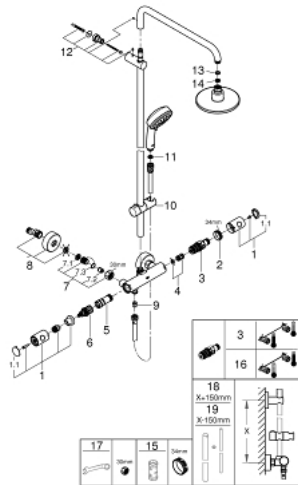

27 922 000 TEMPESTA COSMOPOLITAN 160 SHOWER SYSTEM WITH THERMOSTAT FOR WALL MOUNTING

SELECT SPARE PART: , April 2018 – now

- 1: Costa metal handle 1/2" (Spare part-nr. 47984000)
- 1.1: Cap (Spare part-nr. 6458500M)
- 2: Fitting ring (Spare part-nr. 47743000)
- 3: Thermostatic compact cartridge 1/2" (Spare part-nr. 47439000)
- 4: Sound absorber (Spare part-nr. 47398000)
- 5: Water flow (Spare part-nr. 47751000)
- 6: Aquadimmer (Spare part-nr. 12433000)
- 7: Non-return valve (Spare part-nr. 47189000)
- 7.1: Dirt strainer (Spare part-nr. 0726400M)
- 7.2: Non-return valve (Spare part-nr. 08565000)
- 7.3: O-ring $\varnothing 17 \times \varnothing 2$ (Spare part-nr. 0305500M)
- 8: S-union (Spare part-nr. 12662000)
- 9: Non-return valve (Spare part-nr. 08565000)
- 10: Sliding piece (Spare part-nr. 12140000)
- 11: Dirt strainer (Spare part-nr. 0700200M)
- 12: Outlet shower holder (Spare part-nr. 48423000)
- 13: Fibre seal dia. 12x2 mm (Spare part-nr. 0138900M)
- 14: Dirt strainer (Spare part-nr. 0676800M)
- 15: Socket spanner (Spare part-nr. 19332000)*
- 16: GROHE TurboStat cartridge 1/2" (Spare part-nr. 47175000)*
- 17: Special spanner (Spare part-nr. 19377000)*
- 18: Shower system pipe for retrofitting (Spare part-nr. 48053000)*
- 19: Shower system pipe for retrofitting (Spare part-nr. 48054000)*

* Optional accessories