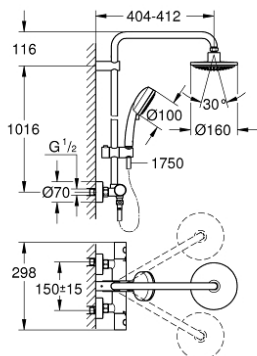

### PRODUCT DESCRIPTION

- Colour: chrome
- consisting of:
  - horizontal swivable 390 mm shower arm
  - exposed thermostat with Aquadimmer function
  - allows change between:
    - head shower 1 spray (28 232 000)
    - spray pattern: Rain
    - maximum flow rate (at 3 bar): 19 l/min
  - with ball joint
  - rotation angle  $\pm 15^\circ$
  - hand shower Tempesta Cosmopolitan 100 (27 571 001)
  - 2 spray patterns: Rain, Jet
  - maximum flow rate (at 3 bar): 14 l/min
  - adjustable in height with gliding element
  - shower hose Silverflex 1750 mm 1/2" x 1/2" (28 388)
  - GROHE TurboStat - compact cartridge with wax thermoelement
  - GROHE SafeStop - safety button at 38°C
  - GROHE SafeStop Plus - optional temperature limiter at 43°C included
  - GROHE DreamSpray - perfect spray pattern
  - GROHE LongLife finish
  - GROHE SpeedClean - effortless limescale removal
  - Inner WaterGuide - inner insulation for surface protection
  - TwistStop - to prevent hose from twisting
  - suitable for instantaneous heaters from 18 kW/h
  - maximum flow rate (at 3 bar): 19 l/min
  - minimum flow rate 5 l/min.
  - optional upgrade: GROHE EasyReach tray (26 362), sold separately