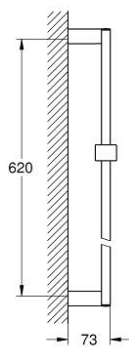

27 892 000 **EUPHORIA CUBE SHOWER RAIL, 600 MM**

PRODUCT DESCRIPTION

- Colour: chrome
- with wall holders, glide element and swivel holder
- GROHE LongLife finish

27 892 000 **EUPHORIA CUBE SHOWER RAIL, 600 MM**

SELECT SPARE PART: , October 2011 – now

1: Sliding piece (Spare part-nr. 48180000)

2: Outlet shower holder (Spare part-nr. 48179000)

3: Compensation disc (Spare part-nr. 27845000)*

* Optional accessories