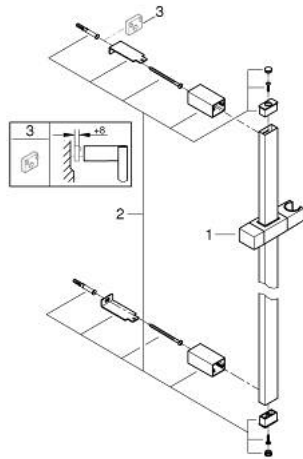

27 892 000 **EUPHORIA CUBE SHOWER RAIL, 600 MM**

PRODUCT DESCRIPTION

- Colour: chrome
- with wall holders, glide element and swivel holder
- GROHE LongLife finish

27 892 000 **EUPHORIA CUBE SHOWER RAIL, 600 MM**

SELECT SPARE PART: , October 2011 – now

1: Sliding piece (Spare part-nr. 48180000)

2: Outlet shower holder (Spare part-nr. 48179000)

3: Compensation disc (Spare part-nr. 27845000)*

* Optional accessories