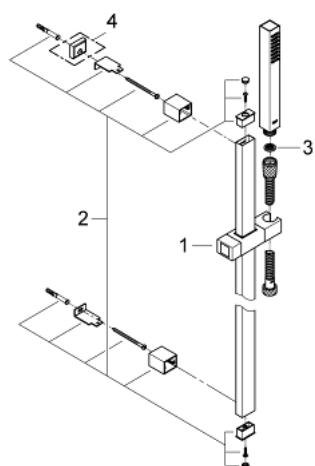

### PRODUCT DESCRIPTION

- Colour: chrome
- consisting of:
  - hand shower, metal
  - spray pattern: Standard spray
  - maximum flow rate (at 3 bar): 8.2 l/min
  - shower rail 600 mm (27 892 000)
  - metal shower hose 1750 mm (28 025)
  - GROHE EcoJoy - less water, perfect flow
  - GROHE DreamSpray - perfect spray pattern
  - GROHE LongLife finish
  - GROHE SpeedClean - effortless limescale removal
  - Inner WaterGuide - inner insulation for surface protection
  - TwistStop - to prevent hose from twisting
  - suitable for instantaneous heater
  - min. recommended pressure 1.0 bar

27 891 000 **EUPHORIA CUBE+ STICK SHOWER RAIL SET 1 SPRAY**

**SELECT SPARE PART:** , October 2011 – now

1: Sliding piece (Spare part-nr. 48180000)

2: Outlet shower holder (Spare part-nr. 48179000)

3: Dirt strainer (Spare part-nr. 0700200M)