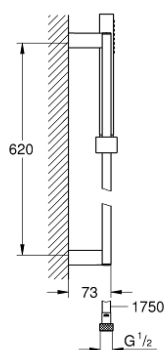

### PRODUCT DESCRIPTION

- Colour: chrome
- consisting of:
  - hand shower, metal
  - spray pattern: Standard spray
  - maximum flow rate (at 3 bar): 8.2 l/min
  - shower rail 600 mm (27 892 000)
  - metal shower hose 1750 mm (28 025)
  - GROHE EcoJoy - less water, perfect flow
  - GROHE DreamSpray - perfect spray pattern
  - GROHE LongLife finish
  - GROHE SpeedClean - effortless limescale removal
  - Inner WaterGuide - inner insulation for surface protection
  - TwistStop - to prevent hose from twisting
  - suitable for instantaneous heater
  - min. recommended pressure 1.0 bar

27 891 000 **EUPHORIA CUBE+ STICK SHOWER RAIL SET 1 SPRAY**

**SELECT SPARE PART:** , October 2011 – now

1: Sliding piece (Spare part-nr. 48180000)

2: Outlet shower holder (Spare part-nr. 48179000)

3: Dirt strainer (Spare part-nr. 0700200M)