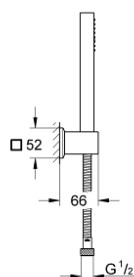

27 889 000 EUPHORIA CUBE+ STICK WALL HOLDER SET 1 SPRAY

PRODUCT DESCRIPTION

- Colour: chrome
- consisting of:
 - hand shower, metal (27 888 000)
 - wall shower holder (27 706)
 - metal shower hose 1500 mm (28 417)
- with flow restrictor
- maximum flow rate (at 3 bar): 8.2 l/min
- GROHE EcoJoy - less water, perfect flow
- GROHE DreamSpray - perfect spray pattern
- GROHE LongLife finish
- GROHE SpeedClean - effortless limescale removal
- Inner WaterGuide - inner insulation for surface protection
- TwistStop - to prevent hose from twisting
- suitable for instantaneous heater
- min. recommended pressure 1.0 bar

27 889 000 **EUPHORIA CUBE+ STICK WALL HOLDER SET 1 SPRAY**

SELECT SPARE PART: , October 2011 – now

1: Dirt strainer (Spare part-nr. 0700200M)