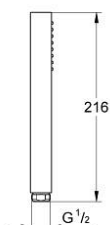

27 888 GN0 EUPHORIA CUBE+ STICK HAND SHOWER 1 SPRAY

PRODUCT DESCRIPTION

- Colour: brushed cool sunrise
- spray pattern: Standard spray
- material: metal
- GROHE EcoJoy 9.5 l/min flow limiter
- GROHE DreamSpray - perfect spray pattern
- GROHE LongLife finish
- GROHE SpeedClean - effortless limescale removal
- Inner WaterGuide - inner insulation for surface protection
- universal mounting system, fitting all standard shower hoses
- suitable for instantaneous heater
- min. recommended pressure 1.0 bar

27 888 GN0 **EUPHORIA CUBE+ STICK HAND SHOWER 1 SPRAY**

SELECT SPARE PART: , September 2018 – now

1: Dirt strainer (Spare part-nr. 0700200M)