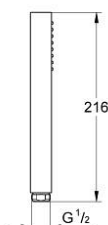

27 888 DL0 EUPHORIA CUBE+ STICK HAND SHOWER 1 SPRAY

PRODUCT DESCRIPTION

- Colour: brushed warm sunset
- spray pattern: Standard spray
- material: metal
- GROHE EcoJoy 9.5 l/min flow limiter
- GROHE DreamSpray - perfect spray pattern
- GROHE LongLife finish
- GROHE SpeedClean - effortless limescale removal
- Inner WaterGuide - inner insulation for surface protection
- universal mounting system, fitting all standard shower hoses
- suitable for instantaneous heater
- min. recommended pressure 1.0 bar

27 888 DL0 **EUPHORIA CUBE+ STICK HAND SHOWER 1 SPRAY**

SELECT SPARE PART: , September 2018 – now

1: Dirt strainer (Spare part-nr. 0700200M)