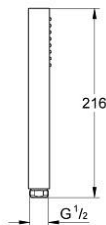

27 888 DC0 EUPHORIA CUBE+ STICK HAND SHOWER 1 SPRAY

PRODUCT DESCRIPTION

- Colour: Supersteel
- spray pattern: Standard spray
- material: metal
- GROHE EcoJoy 9.5 l/min flow limiter
- GROHE DreamSpray - perfect spray pattern
- GROHE LongLife finish
- GROHE SpeedClean - effortless limescale removal
- Inner WaterGuide - inner insulation for surface protection
- universal mounting system, fitting all standard shower hoses
- suitable for instantaneous heater
- min. recommended pressure 1.0 bar

27 888 DC0 **EUPHORIA CUBE+ STICK HAND SHOWER 1 SPRAY**

SELECT SPARE PART: , July 2018 – now

1: Dirt strainer (Spare part-nr. 0700200M)