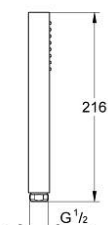

27 888 AL0 EUPHORIA CUBE+ STICK HAND SHOWER 1 SPRAY

PRODUCT DESCRIPTION

- Colour: brushed hard graphite
- spray pattern: Standard spray
- material: metal
- GROHE EcoJoy 9.5 l/min flow limiter
- GROHE DreamSpray - perfect spray pattern
- GROHE LongLife finish
- GROHE SpeedClean - effortless limescale removal
- Inner WaterGuide - inner insulation for surface protection
- universal mounting system, fitting all standard shower hoses
- suitable for instantaneous heater
- min. recommended pressure 1.0 bar

27 888 AL0 **EUPHORIA CUBE+ STICK HAND SHOWER 1 SPRAY**

SELECT SPARE PART: , September 2018 – now

1: Dirt strainer (Spare part-nr. 0700200M)