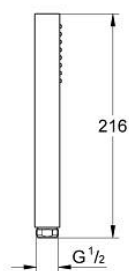

27 888 A00 EUPHORIA CUBE+ STICK HAND SHOWER 1 SPRAY

PRODUCT DESCRIPTION

- Colour: hard graphite
- spray pattern: Standard spray
- material: metal
- GROHE EcoJoy 9.5 l/min flow limiter
- GROHE DreamSpray - perfect spray pattern
- GROHE LongLife finish
- GROHE SpeedClean - effortless limescale removal
- Inner WaterGuide - inner insulation for surface protection
- universal mounting system, fitting all standard shower hoses
- suitable for instantaneous heater
- min. recommended pressure 1.0 bar

27 888 A00 **EUPHORIA CUBE+ STICK HAND SHOWER 1 SPRAY**

SELECT SPARE PART: , September 2018 – now

1: Dirt strainer (Spare part-nr. 0700200M)