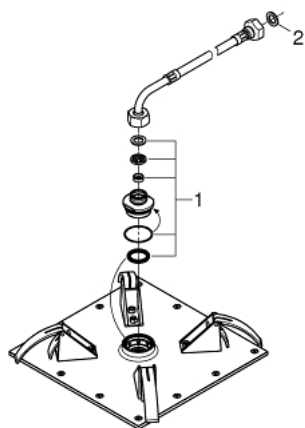

### PRODUCT DESCRIPTION

- Colour: chrome
- spray pattern: Rain
- 230 x 230 mm
- material: metal
- connection thread  $\frac{1}{2}$ "
- GROHE DreamSpray - perfect spray pattern
- GROHE LongLife finish
- GROHE SpeedClean - effortless limescale removal
- suitable for instantaneous heater
- min. recommended pressure 1.0 bar

27 863 000 **RAINSHOWER ALLURE 230 CEILING SHOWER 1 SPRAY**

**SELECT SPARE PART:** , August 2018 – now

1: Inlet valve assembly (Spare part-nr. 48471000)

2: Fibre seal dia. 12x2 mm (Spare part-nr. 0138900M)