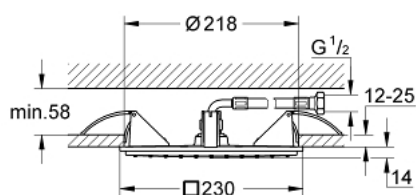

### PRODUCT DESCRIPTION

- Colour: chrome
- spray pattern: Rain
- 230 x 230 mm
- material: metal
- connection thread  $\frac{1}{2}$ "
- GROHE DreamSpray - perfect spray pattern
- GROHE LongLife finish
- GROHE SpeedClean - effortless limescale removal
- suitable for instantaneous heater
- min. recommended pressure 1.0 bar

27 863 000 **RAINSHOWER ALLURE 230 CEILING SHOWER 1 SPRAY**

**SELECT SPARE PART:** , August 2018 – now

1: Inlet valve assembly (Spare part-nr. 48471000)

2: Fibre seal dia. 12x2 mm (Spare part-nr. 0138900M)