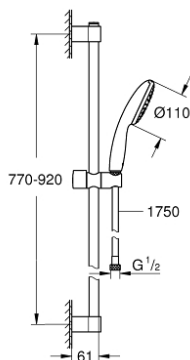

27 854 003 TEMPESTA 110 SHOWER RAIL SET 1 SPRAY (RAIN)

PRODUCT DESCRIPTION

- Colour: chrome
- consisting of:
 - hand shower Tempesta 110 (27 852)
 - maximum flow rate (at 3 bar): 16.6 l/min
 - shower rail, 900 mm (27 524)
 - Relexaflex hose 1750 mm 1/2" x 1/2" (28 154)
 - GROHE DreamSpray - perfect spray pattern
 - GROHE LongLife finish
 - Flexible Installation - 1 adjustable bracket for existing drill holes
 - adjustable rail holder (turn and glide shower holder)
 - GROHE SpeedClean - effortless limescale removal
 - Inner WaterGuide - inner insulation for surface protection
 - ShockProof silicone ring prevents damages caused by shower falling
 - min. recommended pressure 1.0 bar
 - suitable for instantaneous heater
 - professional edition

27 854 003 TEMPESTA 110 SHOWER RAIL SET 1 SPRAY (RAIN)

SELECT SPARE PART: , April 2020 – now

1: Outlet shower holder (Spare part-nr. 48607000)

2: Sliding piece (Spare part-nr. 48609000)

3: Outlet shower holder (Spare part-nr. 48608000)